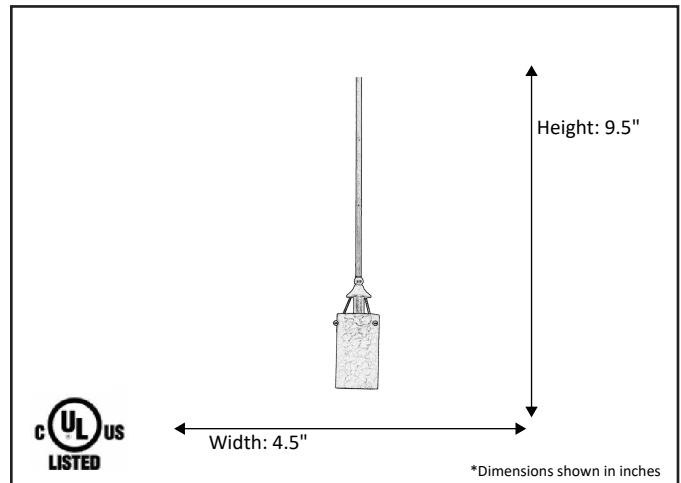

Model #	MP-42-RB
SKU#	14067
Description	1 Light Mini-Pendant
Finish	Rubbed Bronze
Glass	Tea Stained
Dimensions- HxW <small>(Dimensions shown in inches)</small>	9.5" x 4.5"
Lamp Info	1 x 60W (E12)
Chain/ Wire Length	3'Chain/ 10' Wire
Rods Included	Yes

Finish/Glass Shown: Rubbed Bronze/ Tea Stained

*Lamps not included

ELECTRICAL REQUIREMENTS: Fixture requires a grounded electrical supply line of 120 volts AC.

INSTALLATION REQUIREMENTS: Fixture attaches to electrical junction box securely anchored in wall or ceiling.
All mounting hardware included.