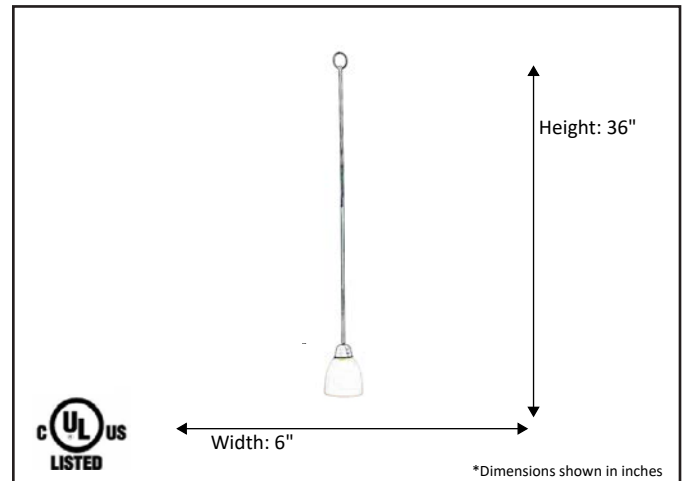

Model #	MP-1-RB
SKU#	13461
Description	Mini Pendant
Finish	Rubbed Bronze
Glass	Not Included
Dimensions- HxW <small>(Dimensions shown in inches)</small>	36" x 6"
Lamp Info	1X60W (M)
Chain/ Wire Length	3' Chain/10' Wire
Rods Included	Yes

Finish/Glass Shown: Rubbed Bronze / White

*Lamps not included

ELECTRICAL REQUIREMENTS: Fixture requires a grounded electrical supply line of 120 volts AC.

INSTALLATION REQUIREMENTS: Fixture attaches to electrical junction box securely anchored in wall or ceiling.
All mounting hardware included.