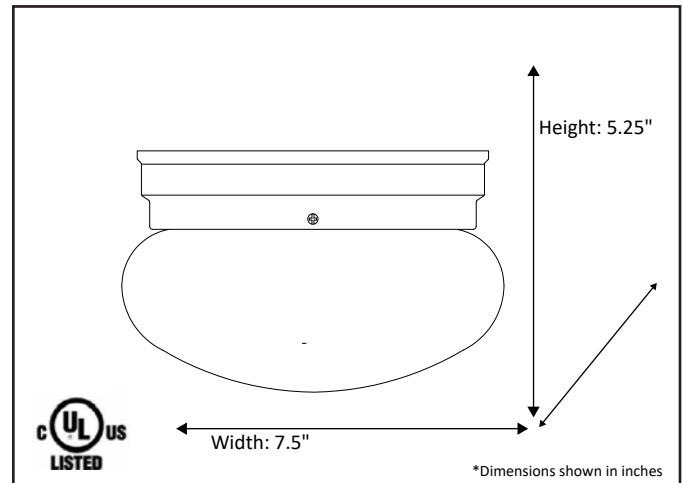

*Lamps not included