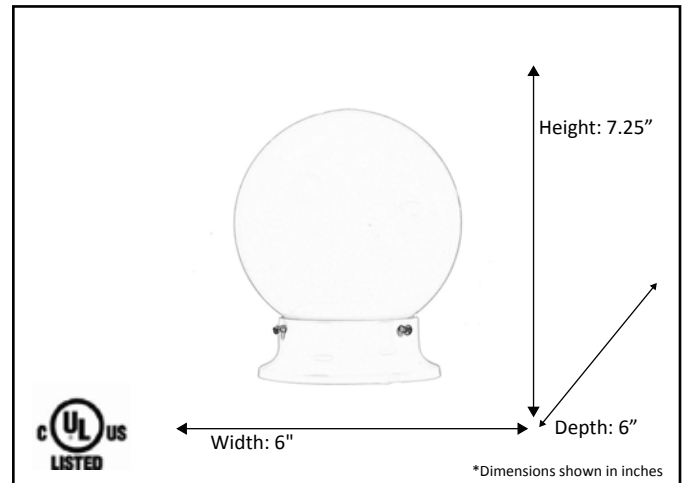

Model #	LF4-2-WH
SKU	13350
Fixture Series	N/A
Description	Round Globe
Finish	White
Glass	White
Replacement Glass	N/A
Dimensions- HxW(xD) <small>(Dimensions shown in inches)</small>	7.25" x 6"
Lamp Info	1 x 60W (E26)

Finish/Glass Shown: White/White

*Lamps not included

ELECTRICAL REQUIREMENTS: Fixture requires a grounded electrical supply line of 120 volts AC.

INSTALLATION REQUIREMENTS: Fixture attaches to electrical junction box securely anchored in wall or ceiling.
All mounting hardware included.