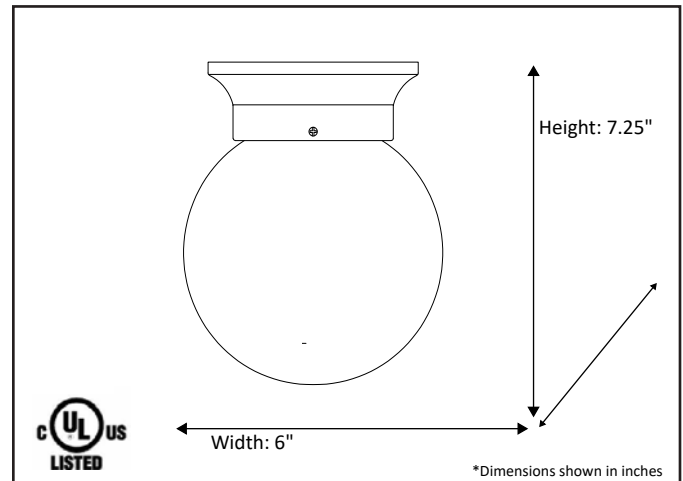

ELECTRICAL REQUIREMENTS: Fixture requires a grounded electrical supply line of 120 volts AC.

INSTALLATION REQUIREMENTS: Fixture attaches to electrical junction box securely anchored in wall or ceiling.
All mounting hardware included.

HOMEnhancements/ 1505-A Kelly Blvd., Carrollton, TX. 75006

Product specifications subject to change without notice.

REFERENCE	QTY.	REMARKS	Project
			Location/Type
			Architect
			Engineer
			Contractor
			Submitted By: Date: