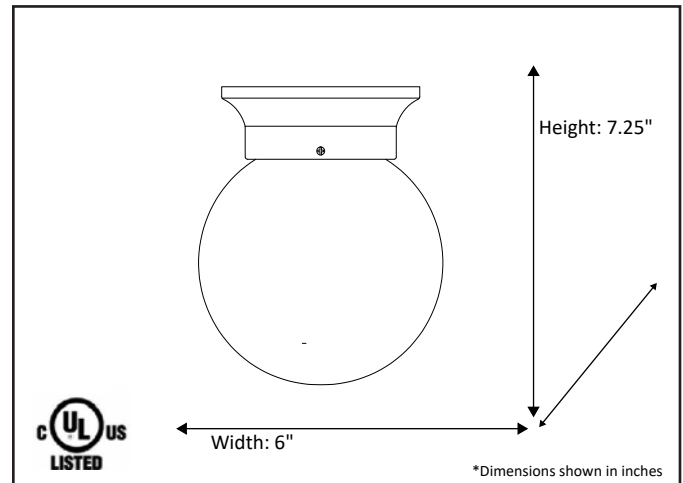

*Lamps not included