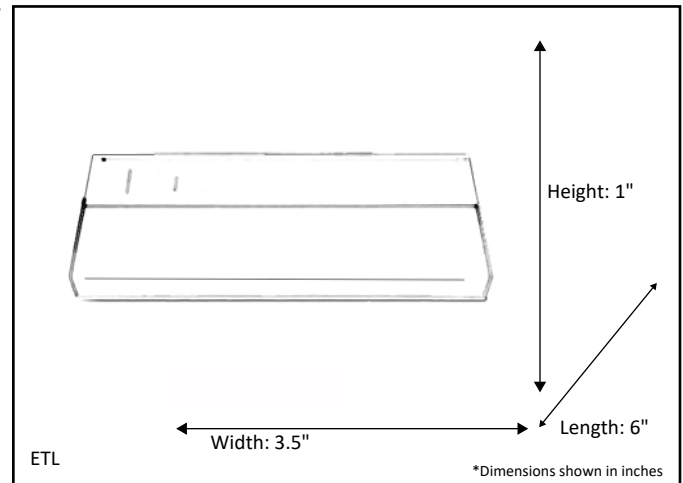

Model #	LED-UC6-WH(6W/LED 3000K)
SKU	18053
Description	LED Under Cabinet
Finish	White
Dimensions- HxWxL (Dimensions shown in inches)	1" x 3.5" x 6"
Lumens	480 Lm
Wattage	6W LED
Kelvin	3000K
Dimmable	Yes

Finish: White

* Integrated LED

ELECTRICAL REQUIREMENTS: Fixture requires a grounded electrical supply line of 120 volts AC.

INSTALLATION REQUIREMENTS: Fixture attaches to underside of cabinet.

All mounting hardware included.