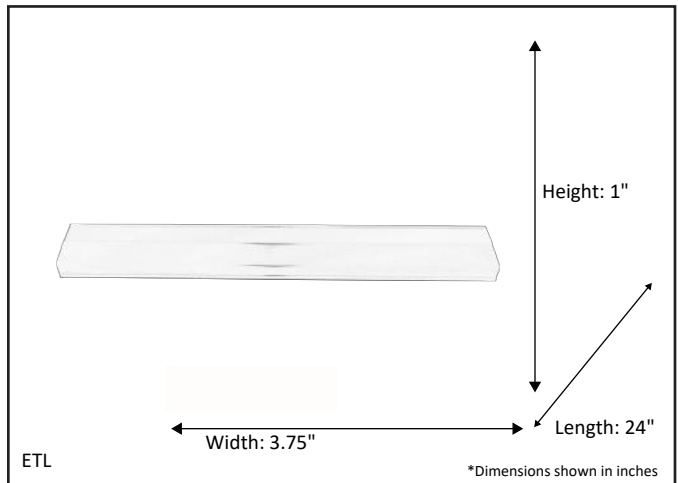

Model #	LED-UC24-WH(11W/3000K)
SKU	16719
Description	LED Under Cabinet
Finish	White
Dimensions- HxWxL (Dimensions shown in inches)	1" x 3.75" x 24"
Lumens	950 Lm
Wattage	11W
CCT (Kelvin)	3000K
Dimmable	Yes

**ELECTRICAL REQUIREMENTS:** Fixture requires a grounded electrical supply line of 120 volts AC.

**INSTALLATION REQUIREMENTS:** Fixture attaches to underside of cabinet.

**All mounting hardware included.**