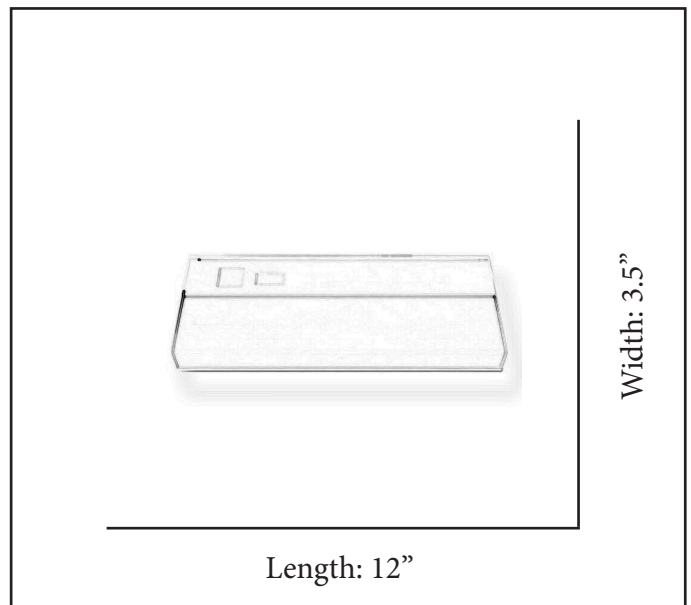

(LED Integrated)

ELECTRICAL REQUIREMENTS: Fixture requires a grounded electrical supply line of 120 volts AC.

INSTALLATION REQUIREMENTS:

Fixture attaches to underside of cabinet.

All mounting hardware included.

Product specifications subject to change without notice.

HOMEnhancements/ 1505-A Kelly Blvd., Carrollton, TX. 75006