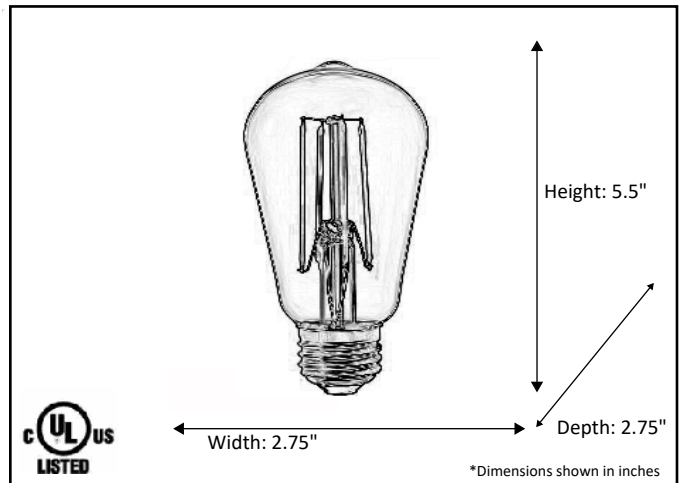

Model #	LED-ST19-22K
SKU	18908
Description	LED Lamp
Socket Base	Medium (E26)
Bulb Type	ST19-LED
Dimensions- HxWxD <small>(Dimensions shown in inches)</small>	5.5" x 2.75" x 2.75"
Lumens	600 Lm
Wattage	7W
CCT	2200K
Incandescent Equivalent	40W
Dimmable	Yes
Rated Life Hours	15,000

Finish: Amber

ELECTRICAL REQUIREMENTS: Fixture requires a grounded electrical supply line of 120 volts AC.

INSTALLATION REQUIREMENTS: Fixture attaches to electrical junction box securely anchored in wall or ceiling.
All mounting hardware included.