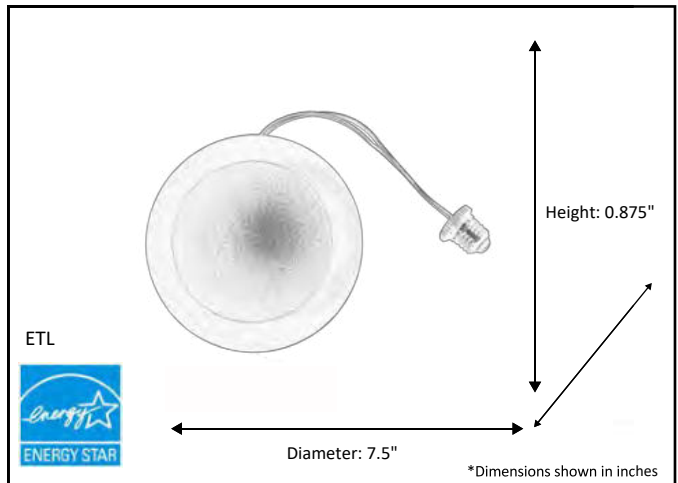

Model #	LED-DL712-WH(E26 SELECT)
SKU	21279
Description	LED Ceiling Disk - Selectable 3K/4K/5K
Finish	White
Dimensions- HxWxD (Dimensions shown in inches)	0.875" H; 7.5" Diameter (trim)
Lumens	1080 Lm
Wattage	15W
Kelvin	3000K / 4000K / 5000K
Dimmable	Yes
Material	Steel

ELECTRICAL REQUIREMENTS: Fixture requires a grounded electrical supply line of 120 volts AC.

INSTALLATION REQUIREMENTS: Fixture attaches to electrical junction box securely anchored in wall or ceiling.
All mounting hardware included.