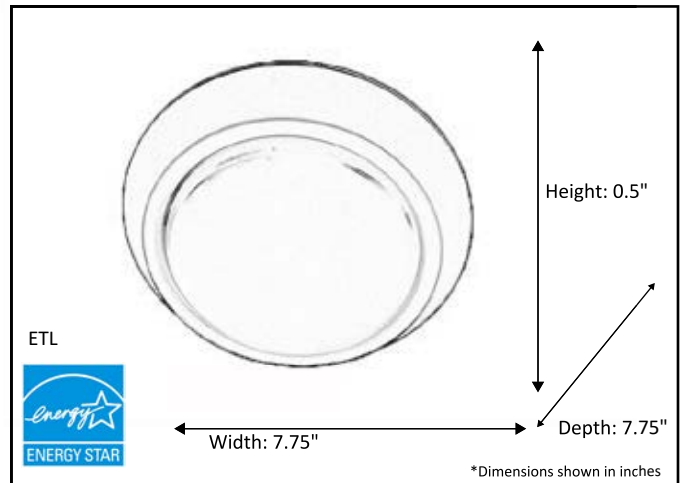

Model #	LED-DL712(AC15W/3000K)EZ
SKU	20193
Description	LED Ceiling Disk
Finish	White
Dimensions- HxWxD (Dimensions shown in inches)	0.5" x 7.75" x 7.75"
Lumens	1150 Lm
Wattage	15W
CCT (Kelvin)	3000K
Dimmable	Yes