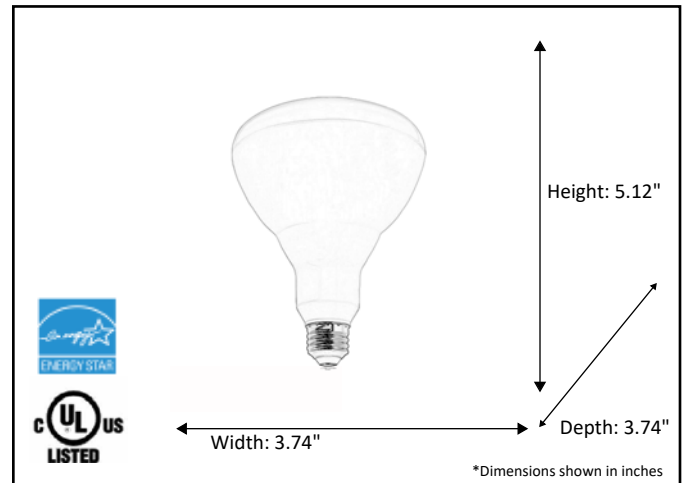

Model #	LED-BR40-3K
SKU	18860
Description	LED Lamp
Socket Base	Medium (E26)
Bulb Type	BR40-LED
Dimensions- HxWxD (Dimensions shown in inches)	5.12" x 3.74" x 3.74"
Lumens	1400 Lm
Wattage	11W
CCT	3000K
Incandescent Equivalent	75W
Dimmable	Yes

Finish: White

HOMEnhancements / 1505-A Kelly Blvd., Carrollton, TX. 75006

Product specifications subject to change without notice.

REFERENCE	QTY.	REMARKS	Project
			Location/Type
			Architect
			Engineer
			Contractor
			Submitted By: Date: