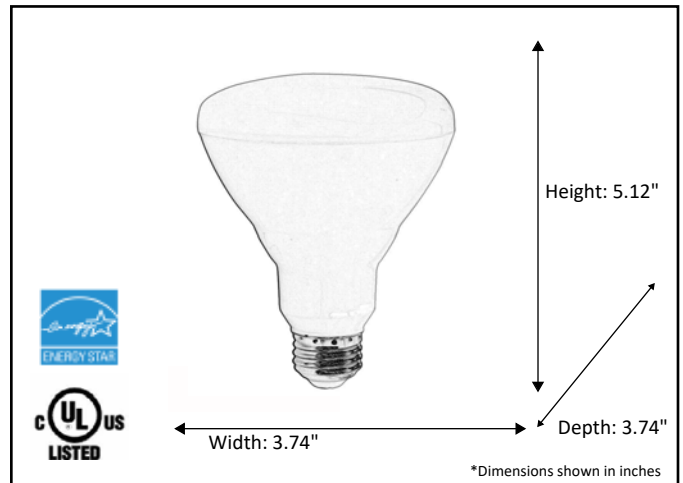

Model #	LED-BR30-3K
SKU	18857
Description	LED Lamp
Socket Base	Medium (E26)
Bulb Type	BR30-LED
Dimensions- HxWxD (Dimensions shown in inches)	5.12" x 3.74" x 3.74"
Lumens	850 Lm
Wattage	11W
CCT	3000K
Incandescent Equivalent	65W
Dimmable	Yes

Finish: White

HOMEnhancements / 1505-A Kelly Blvd., Carrollton, TX. 75006

Product specifications subject to change without notice.

REFERENCE	QTY.	REMARKS	Project
			Location/Type
			Architect
			Engineer
			Contractor
			Submitted By: Date: