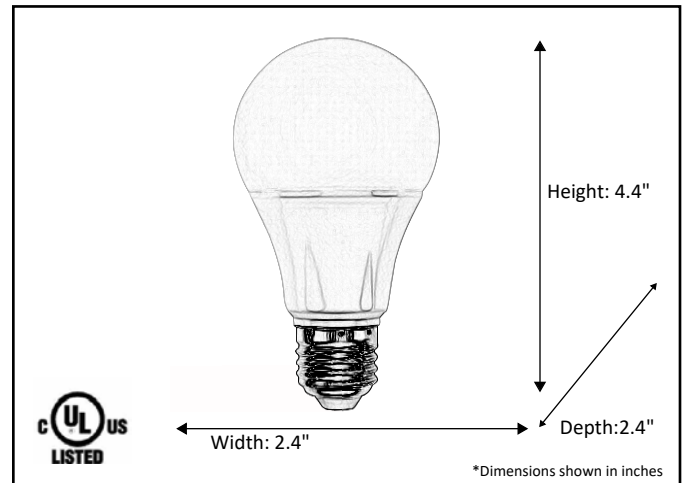

Model #	LED-A19N-3K
SKU	18986
Socket Base	Medium (E26)
Bulb Type	A19-LED
Dimensions- HxWxD (Dimensions shown in inches)	4.4" x 2.4" x 2.4"
Lumens	800 Lm
Wattage	9W
CCT	3000K
Incandescent Equivalent	60W
Dimmable	No

Finish: White

HOMEnhancements / 1505-A Kelly Blvd., Carrollton, TX. 75006

Product specifications subject to change without notice.

REFERENCE	QTY.	REMARKS	Project
			Location/Type
			Architect
			Engineer
			Contractor
			Submitted By: Date: