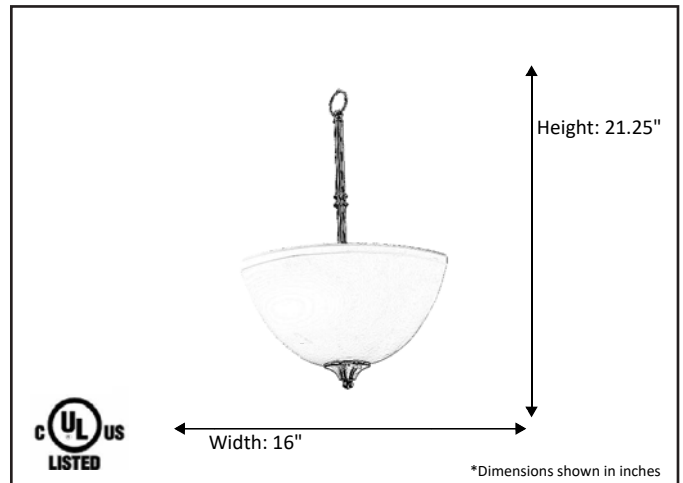

Model #	LE-PD17(WH)-RB
SKU	19332
Description	3 Light Entry
Finish	Rubbed Bronze
Glass	White
Dimensions- HxW (Dimensions shown in inches)	21.25" x 16"
Lamp Info	3X60W (M)
Chain/ Wire Length	3' Chain/10' Wire
Dual Mount	No

Finish/Glass Shown: Rubbed Bronze/White

*Lamps not included

ELECTRICAL REQUIREMENTS: Fixture requires a grounded electrical supply line of 120 volts AC.

INSTALLATION REQUIREMENTS: Fixture attaches to electrical junction box securely anchored in wall or ceiling.
All mounting hardware included.