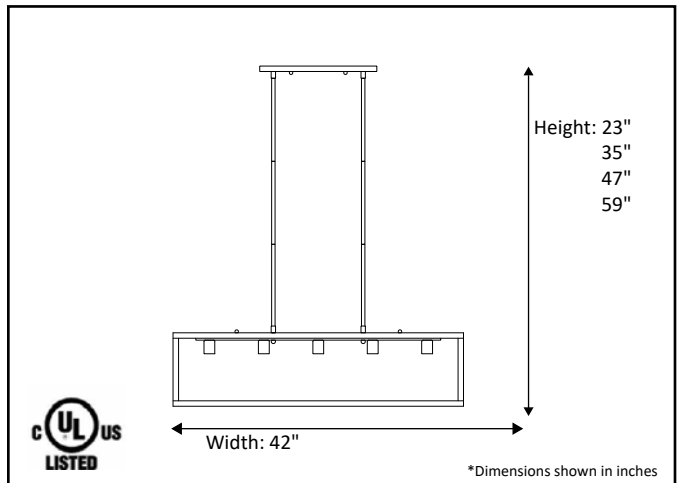

Model #	HF-480IL-RB
SKU	18215
Description	Square Cage Island Pendant
Finish	Rubbed Bronze
Glass	N/A
Dimensions- HxW(xD) <small>(Dimensions shown in inches)</small>	23" x 42" x 8"
Lamp Info	5 x 60W (M)
Chain/Wire Length	Optional 8 X 12" Rods

ELECTRICAL REQUIREMENTS: Fixture requires a grounded electrical supply line of 120 volts AC.

INSTALLATION REQUIREMENTS: Fixture attaches to electrical junction box securely anchored in wall or ceiling.
All mounting hardware included.