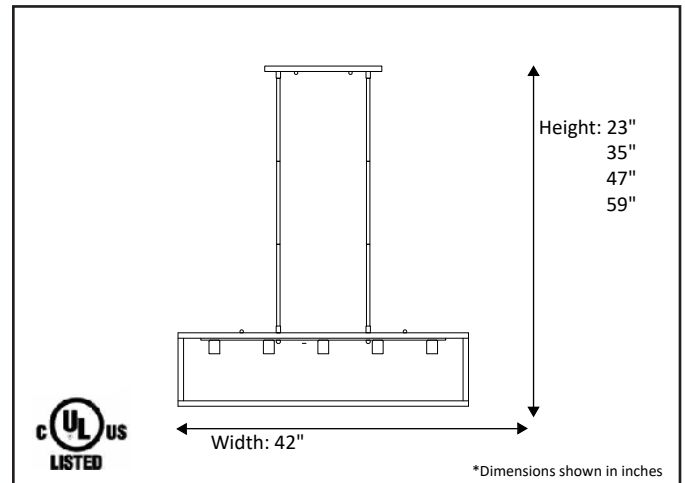

Model #	HF-480IL-NK
SKU	18212
Description	Square Cage Island Pendant
Finish	Brushed Nickel
Glass	Not Included/Available upon request
Dimensions- HxW (Dimensions shown in inches)	23" x 42"
Lamp Info	5X60W (M)
Chain/ Wire Length	Optional 8 X 12" Rods

Finish Shown: Brushed Nickel

*Lamps not included

ELECTRICAL REQUIREMENTS: Fixture requires a grounded electrical supply line of 120 volts AC.

INSTALLATION REQUIREMENTS: Fixture attaches to electrical junction box securely anchored in wall or ceiling.
All mounting hardware included.