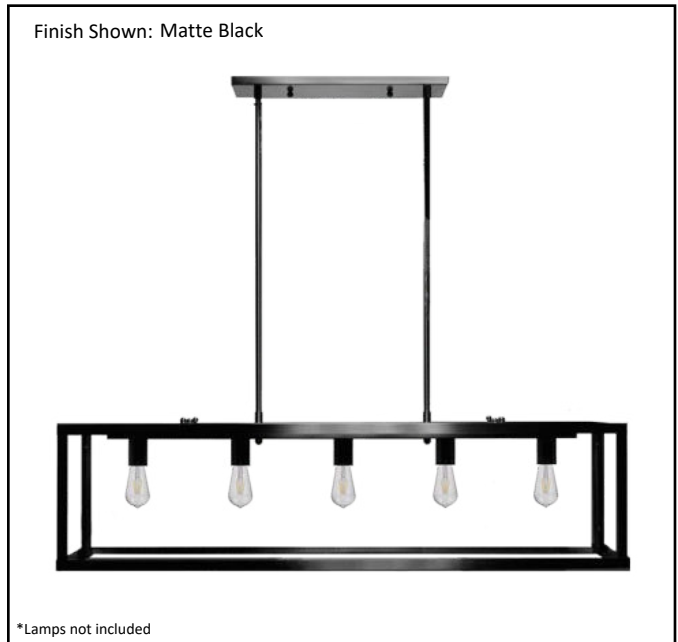

Model #	HF-480IL-MB
SKU	19461
Description	Square Cage Island Pendant
Finish	Matte Black
Glass	Not Included/Available upon request
Dimensions- HxW(xD) <small>(Dimensions shown in inches)</small>	23" x 42"
Lamp Info	5 x 60W (M)
Chain/Wire Length	Optional 8 X 12" Rods

ELECTRICAL REQUIREMENTS: Fixture requires a grounded electrical supply line of 120 volts AC.

INSTALLATION REQUIREMENTS: Fixture attaches to electrical junction box securely anchored in wall or ceiling.
All mounting hardware included.