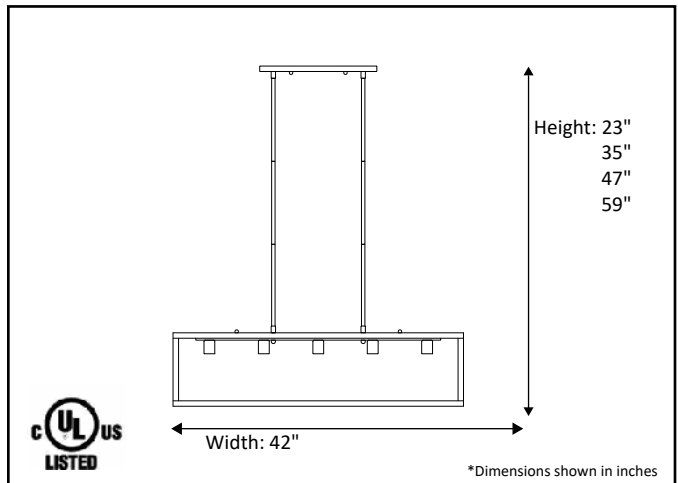

Model #	HF-480IL-MB
SKU	19461
Description	Square Cage Island Pendant
Finish	Matte Black
Glass	Not Included/Available upon request
Dimensions- HxW(xD) <small>(Dimensions shown in inches)</small>	23" x 42"
Lamp Info	5 x 60W (M)
Chain/Wire Length	Optional 8 X 12" Rods

ELECTRICAL REQUIREMENTS: Fixture requires a grounded electrical supply line of 120 volts AC.

INSTALLATION REQUIREMENTS: Fixture attaches to electrical junction box securely anchored in wall or ceiling.
All mounting hardware included.