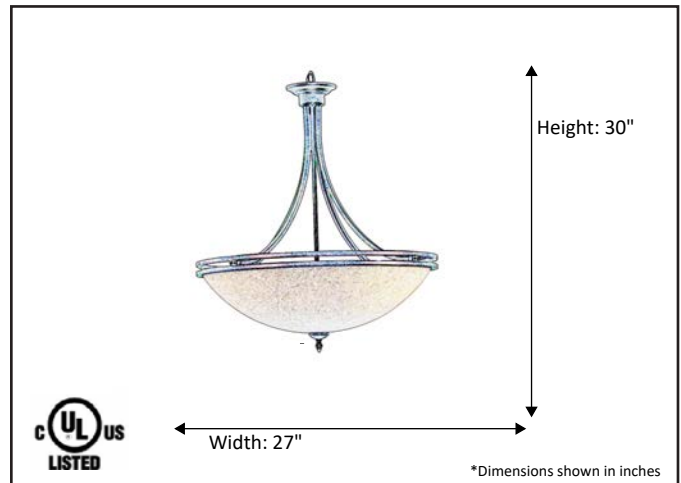

*Lamps not included