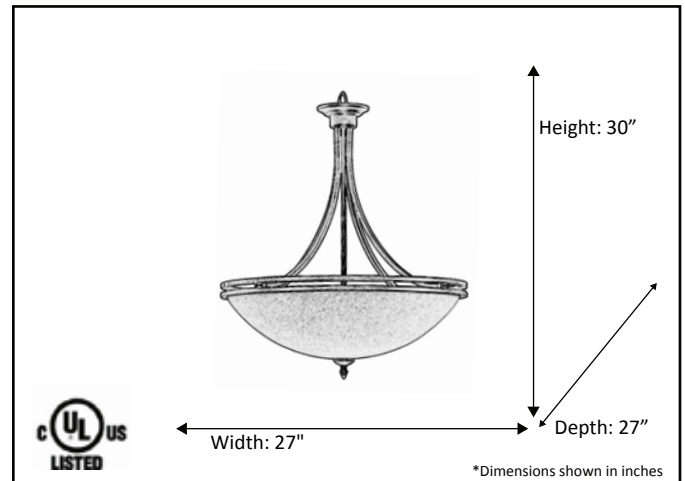

ELECTRICAL REQUIREMENTS: Fixture requires a grounded electrical supply line of 120 volts AC.

INSTALLATION REQUIREMENTS: Fixture attaches to electrical junction box securely anchored in wall or ceiling.
All mounting hardware included.

HOMEnhancements.com / 1505-A Kelly Blvd., Carrollton, TX. 75006

Product specifications subject to change without notice.

REFERENCE	QTY.	REMARKS	Project
			Location/Type
			Architect
			Engineer
			Contractor
			Submitted By: Date: