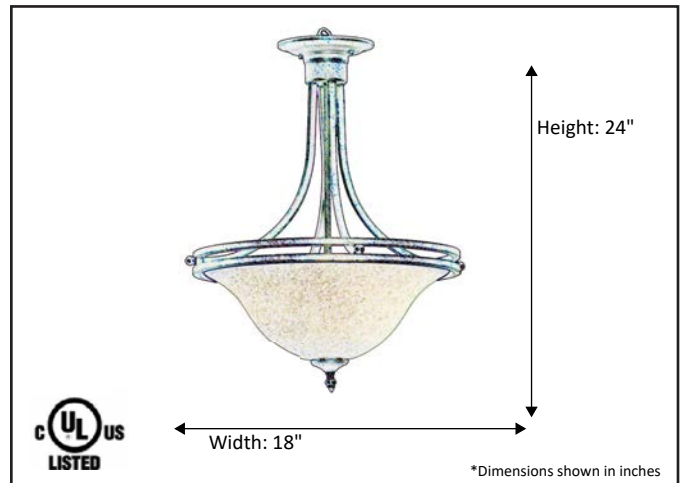

ELECTRICAL REQUIREMENTS: Fixture requires a grounded electrical supply line of 120 volts AC.

INSTALLATION REQUIREMENTS: Fixture attaches to electrical junction box securely anchored in wall or ceiling.
All mounting hardware included.

HOMEnhancements/ 1505-A Kelly Blvd., Carrollton, TX. 75006

Product specifications subject to change without notice.

REFERENCE	QTY.	REMARKS	Project
			Location/Type
			Architect
			Engineer
			Contractor
			Submitted By: Date: