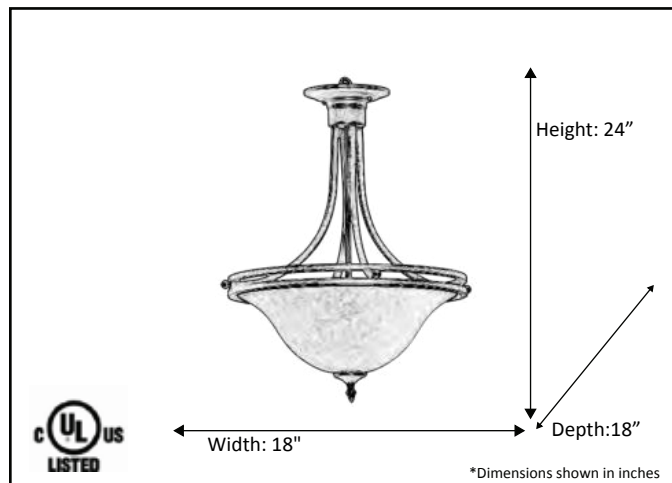

Model #	HF-145TS-RB
SKU	16284
Fixture Series	Austin
Description	Glass Bowl Entry Fixture
Finish	Rubbed Bronze
Glass	Tea Stained
Replacement Glass	N/A
Dimensions- HxW(xD) <small>(Dimensions shown in inches)</small>	24" x 18"
Lamp Info	3 x 60W (E26)

Finish/Glass Shown: Rubbed Bronze/Tea Stain

*Lamps not included

ELECTRICAL REQUIREMENTS: Fixture requires a grounded electrical supply line of 120 volts AC.

INSTALLATION REQUIREMENTS: Fixture attaches to electrical junction box securely anchored in wall or ceiling.
All mounting hardware included.