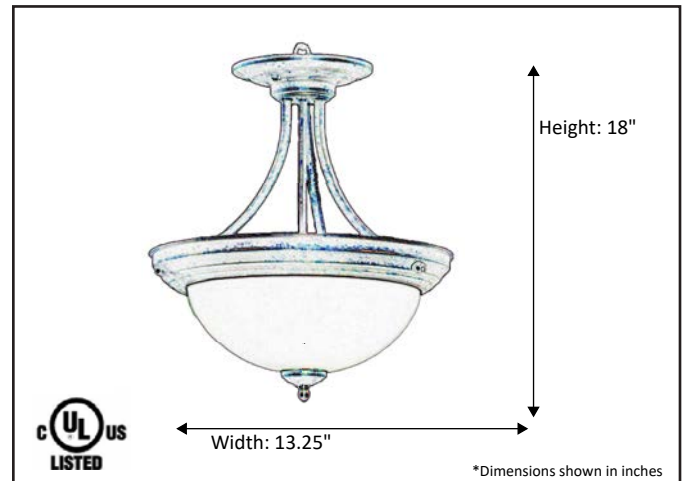

ELECTRICAL REQUIREMENTS: Fixture requires a grounded electrical supply line of 120 volts AC.

INSTALLATION REQUIREMENTS: Fixture attaches to electrical junction box securely anchored in wall or ceiling.
All mounting hardware included.

HOMEnhancements/ 1505-A Kelly Blvd., Carrollton, TX. 75006

Product specifications subject to change without notice.

REFERENCE	QTY.	REMARKS	Project
			Location/Type
			Architect
			Engineer
			Contractor
			Submitted By: Date: