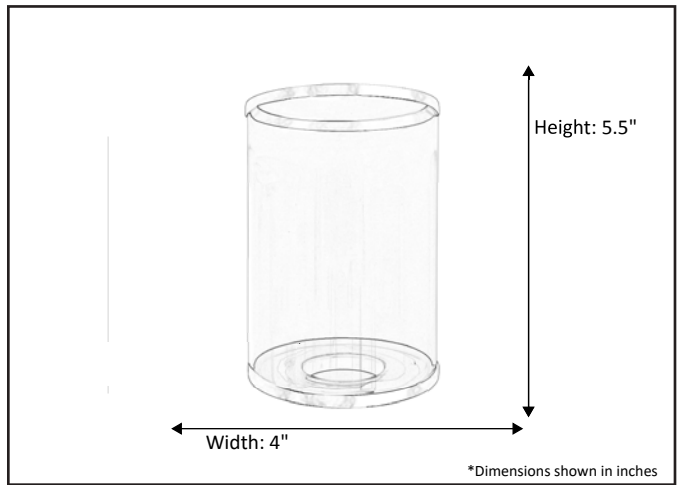

<b>Model #</b>	<b>G-LX(CLR)-NK</b>
<b>SKU</b>	19311
<b>Description</b>	Clear Glass for Lexington
<b>Finish</b>	Brushed Nickel
<b>Dimensions- HxW</b> <small>(Dimensions shown in inches)</small>	5.5" x 4"
<b>Material</b>	Glass
<b>Location Listed</b>	Dry