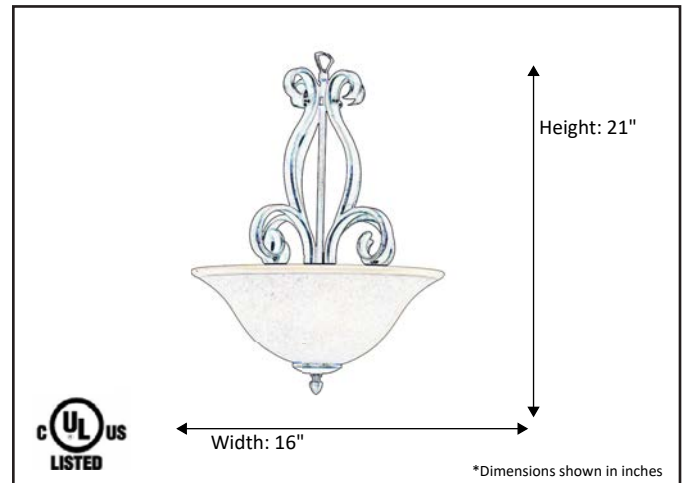

ELECTRICAL REQUIREMENTS: Fixture requires a grounded electrical supply line of 120 volts AC.

INSTALLATION REQUIREMENTS: Fixture attaches to electrical junction box securely anchored in wall or ceiling.
All mounting hardware included.

HOMEnhancements/ 1505-A Kelly Blvd., Carrollton, TX. 75006

Product specifications subject to change without notice.

REFERENCE	QTY.	REMARKS	Project
			Location/Type
			Architect
			Engineer
			Contractor
			Submitted By: Date: