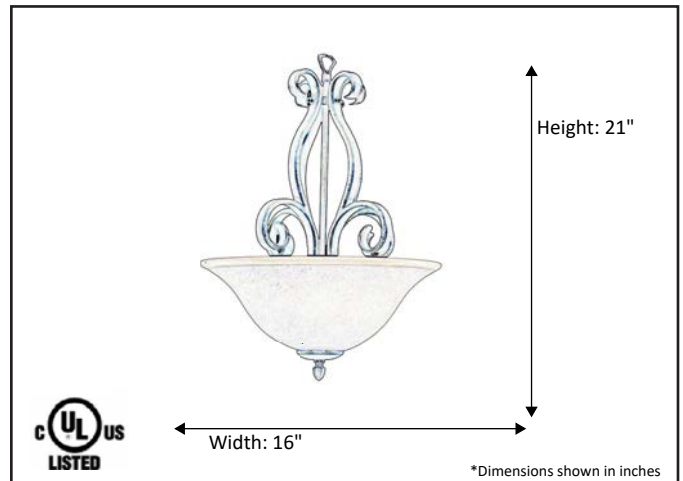

*Lamps not included