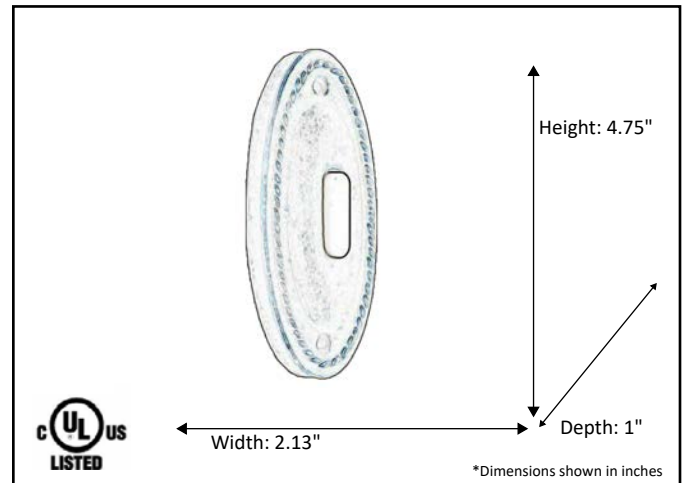

Model #	DB-701-RB
SKU	12822
Lamp Wattage	N/A
Lamp Type	N/A
Finish	Rubbed Bronze
Dimensions- HxW(xD) (Dimensions shown in inches)	4.75" x 2.13" x 1"

Finish: Rubbed Bronze

ELECTRICAL REQUIREMENTS: Fixture requires a door chime and transformer to lower voltage.