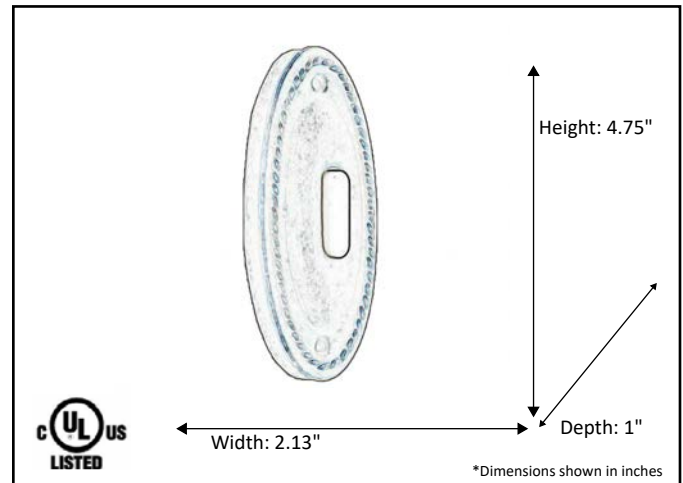

Model #	DB-601-MB
SKU	20046
Lamp Wattage	N/A
Lamp Type	N/A
Finish	Matte Black
Dimensions- HxW(xD) (Dimensions shown in inches)	4.75" x 2.13" x 1"

Finish: Matte Black

ELECTRICAL REQUIREMENTS: Fixture requires a door chime and transformer to lower voltage.