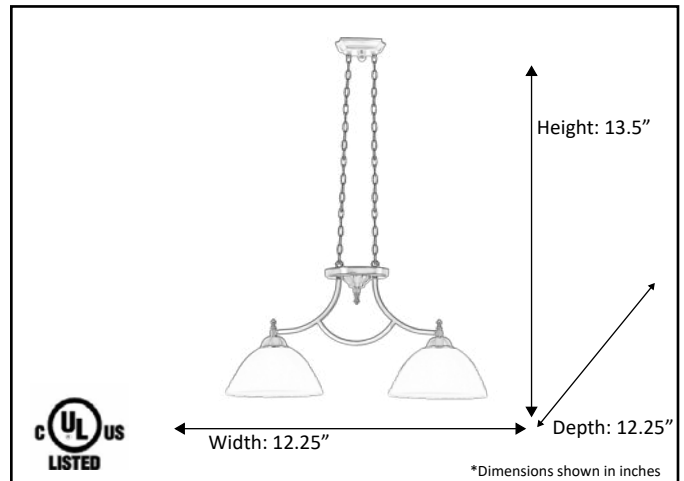

Model#	CH-1421(WH)-RB
SKU	19338
Description	Two Light Island Pendant
Finish	Rubbed Bronze
Glass	White
Dimensions- HxW(xD) <small>(Dimensions shown in inches)</small>	13.5"H x 12.25"W x 12.25"D
Lamp Type	Medium
Lamp Max Wattage	2x 60W

Finish/Glass Shown: Rubbed Bronze/White

*Lamps not included

ELECTRICAL REQUIREMENTS: Fixture requires a grounded electrical supply line of 120 volts AC.

INSTALLATION REQUIREMENTS: Fixture attaches to electrical junction box securely anchored in wall or ceiling.
All mounting hardware included.