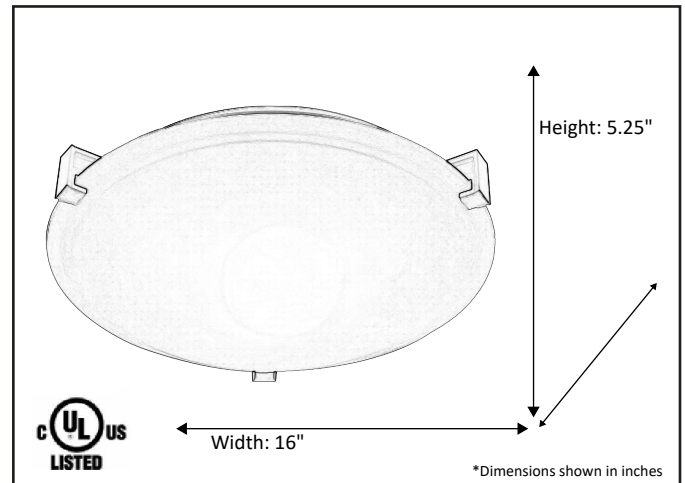

*Lamps not included