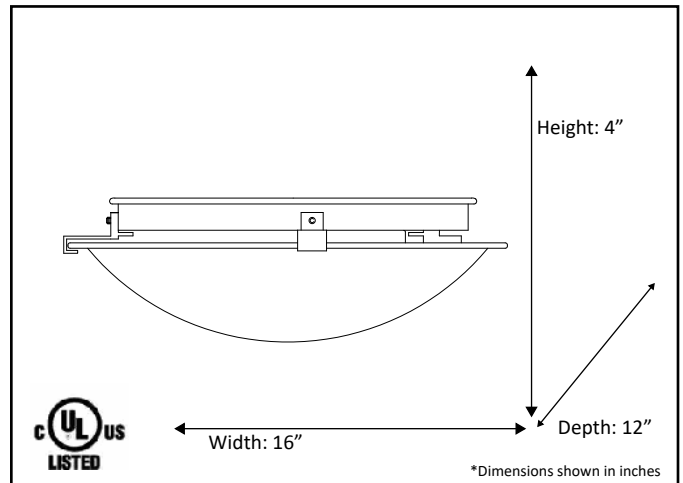

*Lamps not included