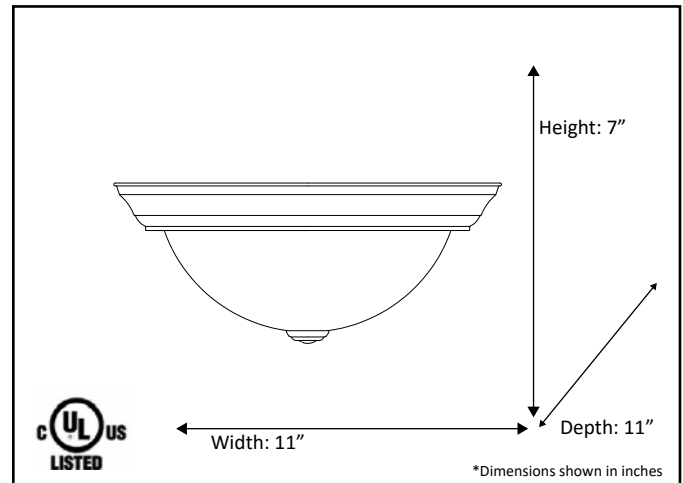

*Lamps not included