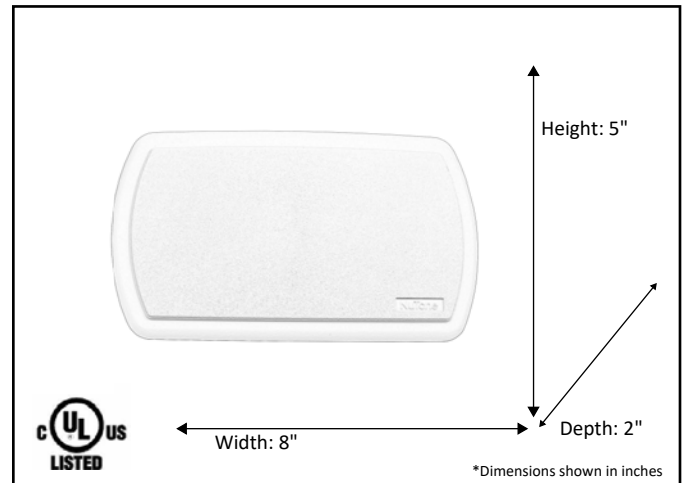

Model #	BRN-BK110NBWH
SKU	93137
Description	Broan/Nutone Builders Chime Kit
Kit Includes	Transformer, Doorbell, Door Chime
Finish	White
Dimensions- HxW(xD) (Dimensions shown in inches)	5" x 8" x 2"

ELECTRICAL REQUIREMENTS: Fixture requires a transformer to lower voltage.

INSTALLATION REQUIREMENTS: Fixture attaches to electrical junction box securely anchored in wall.
All mounting hardware included.

HOMEnhancements / 1505-A Kelly Blvd., Carrollton, TX. 75006

Product specifications subject to change without notice.