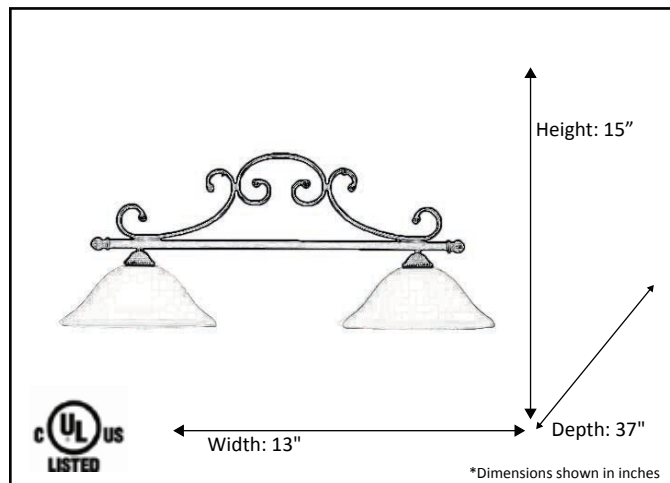

*Lamps not included