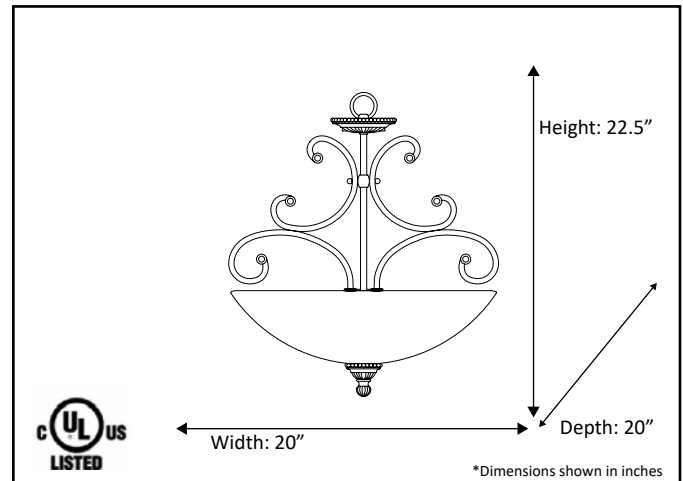

ELECTRICAL REQUIREMENTS: Fixture requires a grounded electrical supply line of 120 volts AC.

INSTALLATION REQUIREMENTS: Fixture attaches to electrical junction box securely anchored in wall or ceiling.
All mounting hardware included.

HOMEnhancements.com / 1505-A Kelly Blvd., Carrollton, TX. 75006

Product specifications subject to change without notice.

REFERENCE	QTY.	REMARKS	Project
			Location/Type
			Architect
			Engineer
			Contractor
			Submitted By: Date: