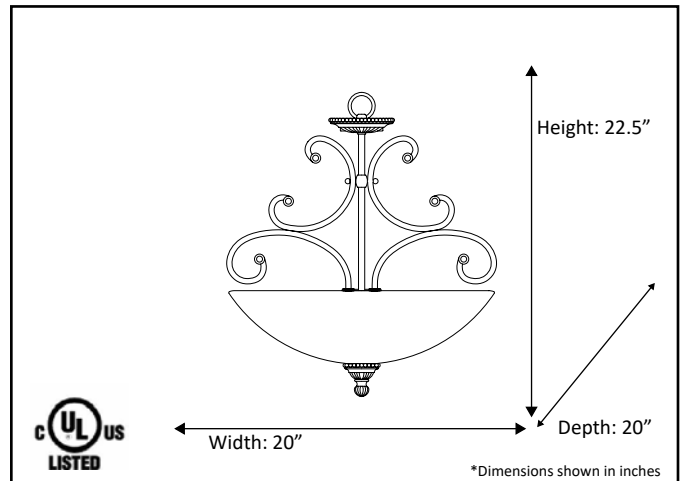

ELECTRICAL REQUIREMENTS: Fixture requires a grounded electrical supply line of 120 volts AC.

INSTALLATION REQUIREMENTS: Fixture attaches to electrical junction box securely anchored in wall or ceiling.
All mounting hardware included.

HOMEnhancements.com / 1505-A Kelly Blvd., Carrollton, TX. 75006

Product specifications subject to change without notice.

REFERENCE	QTY.	REMARKS	Project
			Location/Type
			Architect
			Engineer
			Contractor
			Submitted By: Date: