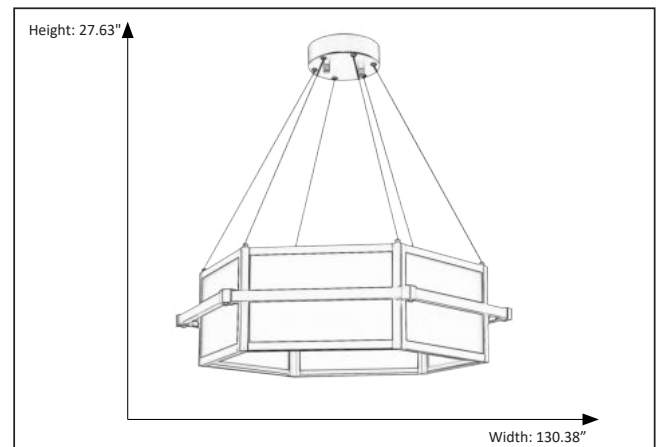

Features

Item Number	7-70283
Finish	Matte Black
Bulb Base	E26(Medium)
Dimensions	8"H x 25"W
Kelvin	4000K
Glass Finish	Frosted Glass
Max Wattage	45 Watt
Listed	Dry Location Listed

Electrical

Fixture requires a grounded electrical supply line to 120 volts AC.