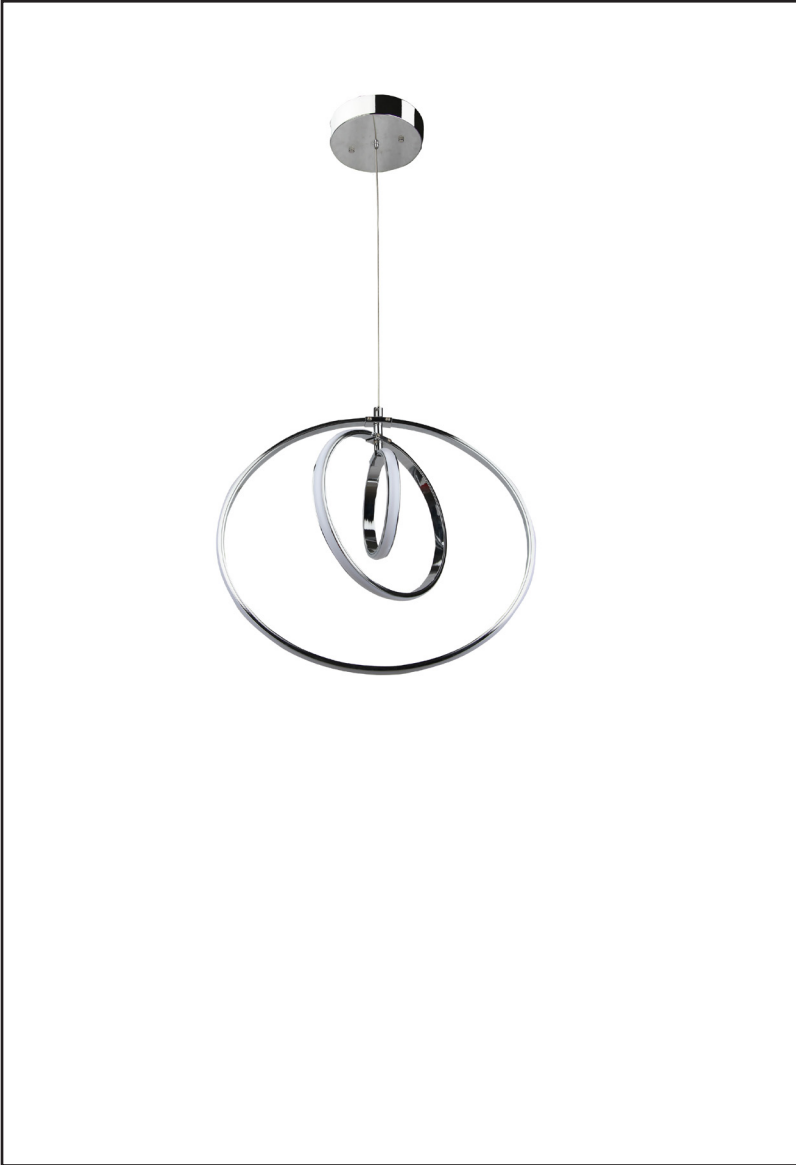

### NOVA LED Gyrosphere Pendant

#### Description

The NOVA LED Gyrosphere Pendant features a lit ring that will orbit your room. No matter the style you're going for Nova will be the perfect addition.

#### Features

Item Number	7-70190
Finish	Chrome
Dimensions	47.25"H x 19.25"W
Lamp Info	LED
Bulb Base	Integrated LED
ETL Listed	Dry Location
Location	Indoor