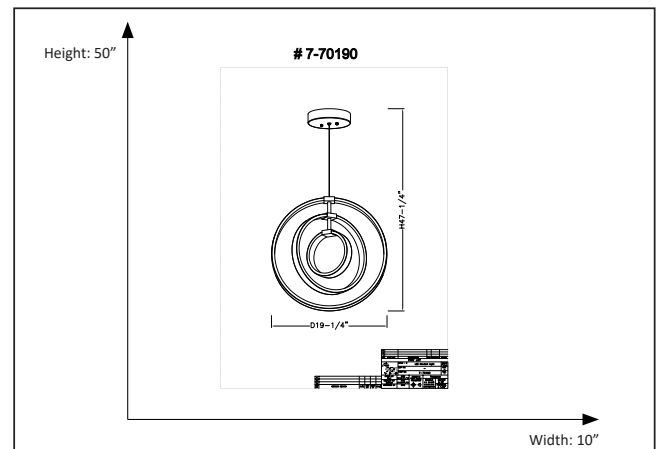

#### Features

Item Number	7-70190
Finish	Chrome
Dimensions	47.25"H x 19.25"W
Lamp Info	LED
Bulb Base	Integrated LED
ETL Listed	Dry Location
Location	Indoor