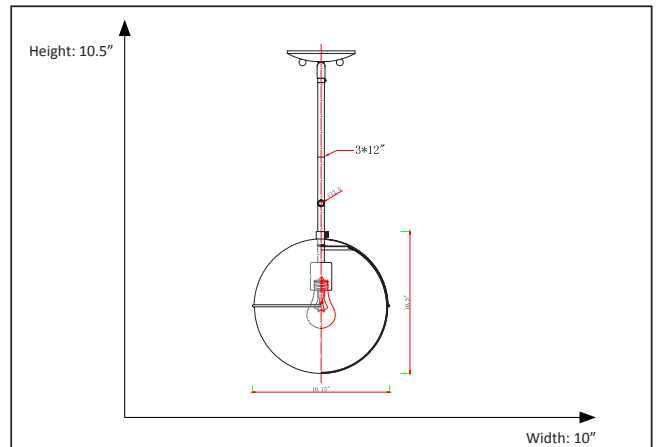

Item Number	7-70169
Finish	Matte Gold
Dimensions	10.5"H x 10"W
Lamp Info	1 x 60W
Bulb Base	E26 (M)
ETL Listed	Dry Location
Location	Indoor

Electrical

Fixture requires a grounded electrical supply line to 120 volts AC.